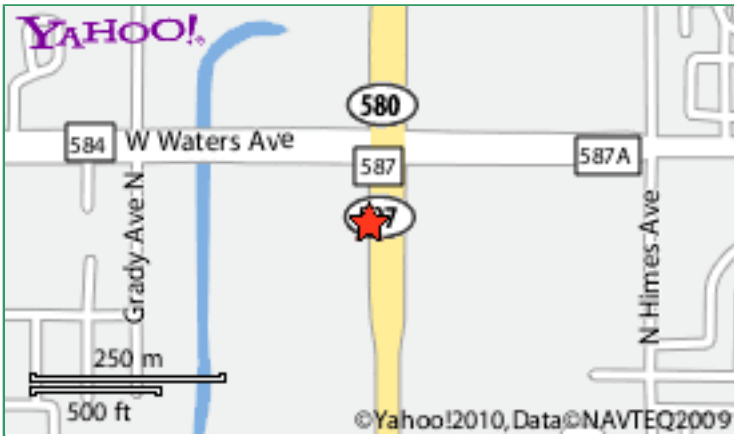

MoneyOrders

Contact Information

Ez Check Cashing of Tampa

8340 N Dale Mabry Hwy

Tampa, FL 33614

(813) 885-6400

Website: N/A

E-Mail: N/A

Map

Hours Of Operation

N/A

Forms Of Payment

N/A